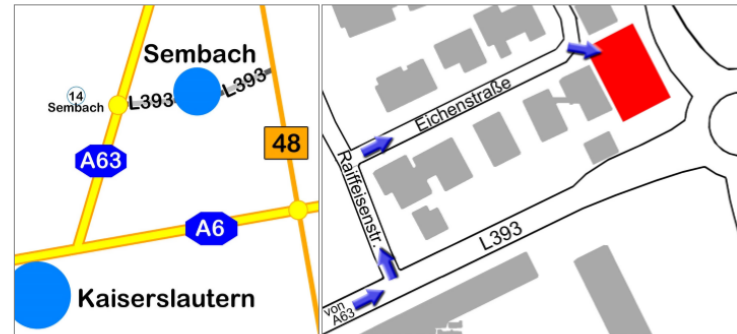

We have moved

How to get to our new location in Sembach:

Coming from A63 exit onto L393 and take the second exit in the roundabout then turn left on the Raiffeisenstr. and then take a right on the Eichenstraße. Follow the street and you will see the sign (see sketch below).

Our new adresse: Eichenstr. 20 A
67681 Sembach

Telephone: 06303 1414

Business hours: Mo – Fr 8:00 to 18:00 Uhr (8am - 6pm)
Saturdays 8:00 to 12:00 Uhr (8am - noon)

AUTOVERMIETUNG
AHRENS

We have moved

How to get to our new location in Sembach:

Coming from A63 exit onto L393 and take the second exit in the roundabout then turn left on the Raiffeisenstr. and then take a right on the Eichenstraße. Follow the street and you will see the sign (see sketch below).