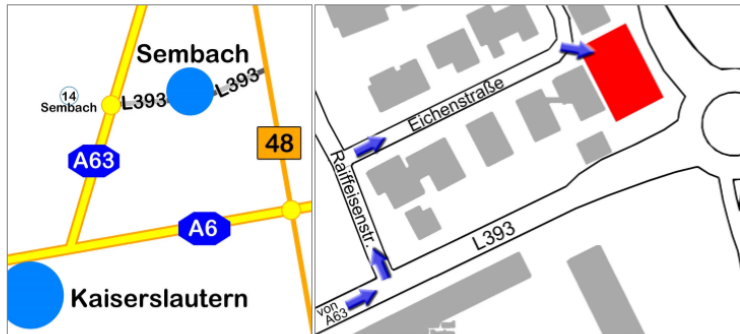

We have moved

How to get to our new location in Sembach:

Coming from A63 exit onto L393 and take the second exit in the roundabout then turn left on the Raiffeisenstr. and then take a right on the Eichenstraße. Follow the street and you will see the sign (see sketch below).

Our new adresse: Eichenstr. 20 A
67681 Sembach

Telephone: 06303 1414

Business hours: Mo – Fr 8:00 to 18:00 Uhr (8am - 6pm)
Saturdays 8:00 to 12:00 Uhr (8am - noon)

AUTOVERMIETUNG
AHRENS

We have moved

How to get to our new location in Sembach:

Coming from A63 exit onto L393 and take the second exit in the roundabout then turn left on the Raiffeisenstr. and then take a right on the Eichenstraße. Follow the street and you will see the sign (see sketch below).